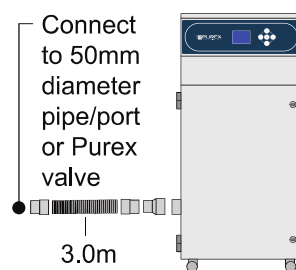

**Code: I20117**

- 1 x 2m x 51mm flexible hose
- 2 x 51mm cuffs

50mm

3.0m

80mm

Connect to 50mm diameter pipe/port or Purex valve

**Code: I00032**

- 1 x 80-51mm reducer
- 1 x 3m x 51mm flexible hose
- 2 x 51mm cuffs

50mm

6.0m

80mm

Connect to 50mm diameter pipe/port or Purex valve

**Type Code:**

**Std I00043**

**PVC\* I00043C**

- 1 x 80-51mm reducer
- 1 x 6m x 51mm flexible hose
- 2 x 51mm cuffs