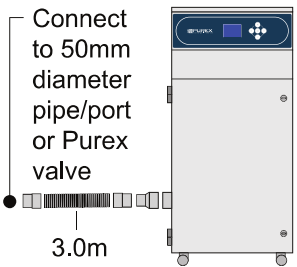

**Code: I00180**

- 1 x 80-53.5mm reducer
- 1 x 2m x 57mm flexible hose
- 2 x 45-60mm hose clips

50mm

3.0m (Anti Static)

80mm

Connect to 50mm diameter pipe/port or Purex valve

**Code: I00026**

- 1 x earth strap 6mm
- 1 x 80mm to 51mm reducer
- 1 x 3m x 50mm antistatic hose
- 2 x 51mm antistatic cuffs