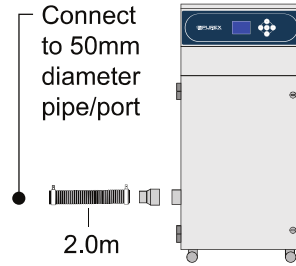

80mm

Connect to 32mm diameter pipe/port

**Code: I00170**

- 1 x 80-34mm reducer
- 1 x 1.5m x 41mm flexible hose
- 2 x Half straight connector
- 2 x 35-50mm hose clips

50mm

2.0m

80mm

Connect to 50mm diameter pipe/port