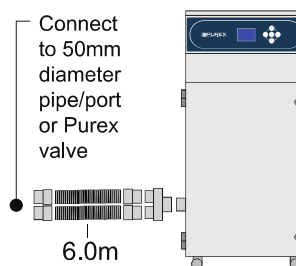

50mm

6.0m

80mm

Connect to 50mm diameter pipe/port or Purex valve

**Type Code:**

**Std I00043**

**PVC\* I00043C**

- 1 x 80-51mm reducer
- 1 x 6m x 51mm flexible hose
- 2 x 51mm cuffs

\* coated reducer suitable for PVC applications

50mm

6.0m (Dual Manifold)

80mm

Connect to 50mm diameter pipe/port or Purex valve

**Code: I00039\***

- (Use with I00043 or I00043C)
- 1 x dual manifold assembly(I20093C)
- 1 x 6m x 51mm flexible hose
- 2 x 51mm cuffs