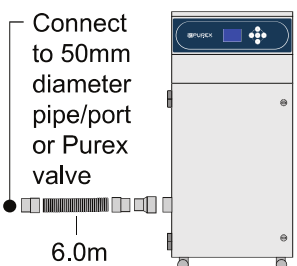

Code: I00032

- 1 x 80-51mm reducer
- 1 x 3m x 51mm flexible hose
- 2 x 51mm cuffs

50mm

6.0m

80mm

Connect to 50mm diameter pipe/port or Purex valve