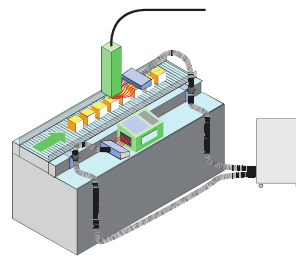

Connection Kits

PUREX MACHINE INLET DIAMETERS

- 40mm - 2tiP
- 57mm - FumeCube
- 75mm - FumeBuster
- 80mm - 200, 400, 200i, 400i, 200i-HP, 400iPVC Alpha, Alpha Dust, Xbase, FumeCube Max, FumeSafe
- 100mm - 800i
- 150mm - 1500i, 2000i
- 200mm - 5000i

??mm

??.m

??mm

Diameter of pipe/port

Length of hose

Purex machine inlet diameter

32mm

1.5m

80mm

Connect to 32mm diameter pipe/port

Code: I00170

- 1 x 80-34mm reducer
- 1 x 1.5m x 41mm flexible hose
- 2 x Half straight connector
- 2 x 35-50mm hose clips

50mm

2.0m

80mm

Connect to 50mm diameter pipe/port

Code: I00180

- 1 x 80-53.5mm reducer
- 1 x 2m x 57mm flexible hose
- 2 x 45-60mm hose clips

50mm

3.0m (Anti Static)

80mm

Connect to 50mm diameter pipe/port or Purex valve

Code: I00026

- 1 x earth strap 6mm
- 1 x 80mm to 51mm reducer
- 1 x 3m x 50mm antistatic hose
- 2 x 51mm antistatic cuffs

50mm

Twin Head AntiStatic

80mm

These are bespoke kits. An example is shown on the left. Contact us for more information.

50mm

2.0m

57mm

Connect to 50mm diameter pipe/port or Purex valve

Code: I20117

- 1 x 2m x 51mm flexible hose
- 2 x 51mm cuffs

50mm

3.0m

80mm

Connect to 50mm diameter pipe/port or Purex valve

Code: I00032

- 1 x 80-51mm reducer
- 1 x 3m x 51mm flexible hose
- 2 x 51mm cuffs

50mm

6.0m

80mm

Connect to 50mm diameter pipe/port or Purex valve

Type Code:

Std I00043

PVC* I00043C

- 1 x 80-51mm reducer
- 1 x 6m x 51mm flexible hose
- 2 x 51mm cuffs

* coated reducer suitable for PVC applications

50mm

6.0m (Dual Manifold)

80mm

Connect to 50mm diameter pipe/port or Purex valve

Code: I00039*

- (Use with I00043 or I00043C)
- 1 x dual manifold assembly(I20093C)
- 1 x 6m x 51mm flexible hose
- 2 x 51mm cuffs

* also suitable for PVC applications.