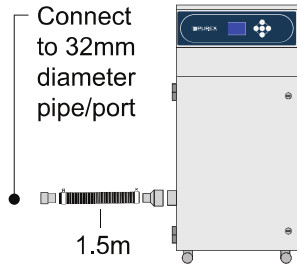

Connection Kits

PUREX MACHINE INLET DIAMETERS

- 40mm - 2tiP
- 57mm - FumeCube
- 75mm - FumeBuster
- 80mm - 200, 400, 200i, 400i, 200i-HP, 400iPVC Alpha, Alpha Dust, Xbase, FumeCube Max, FumeSafe
- 100mm - 800i
- 150mm - 1500i, 2000i
- 200mm - 5000i

??mm

??.m

??mm

Diameter of pipe/port

Length of hose

Purex machine inlet diameter

32mm

1.5m

80mm

Connect to 32mm diameter pipe/port